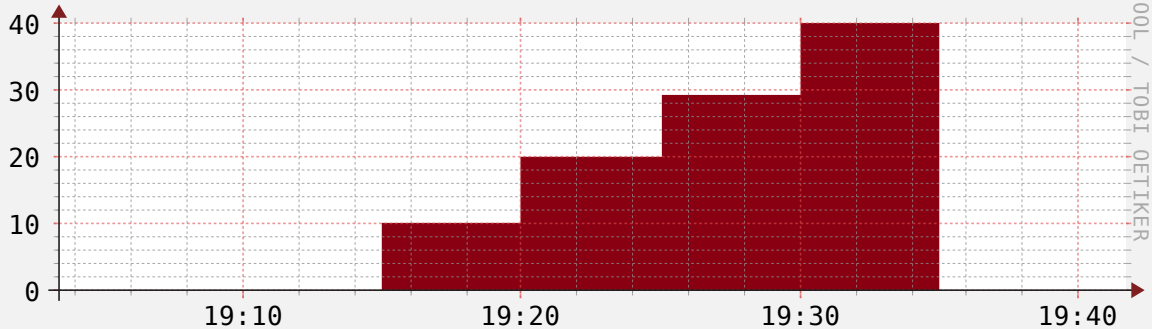

FISL12 RRDtool Demo

■ Temperature